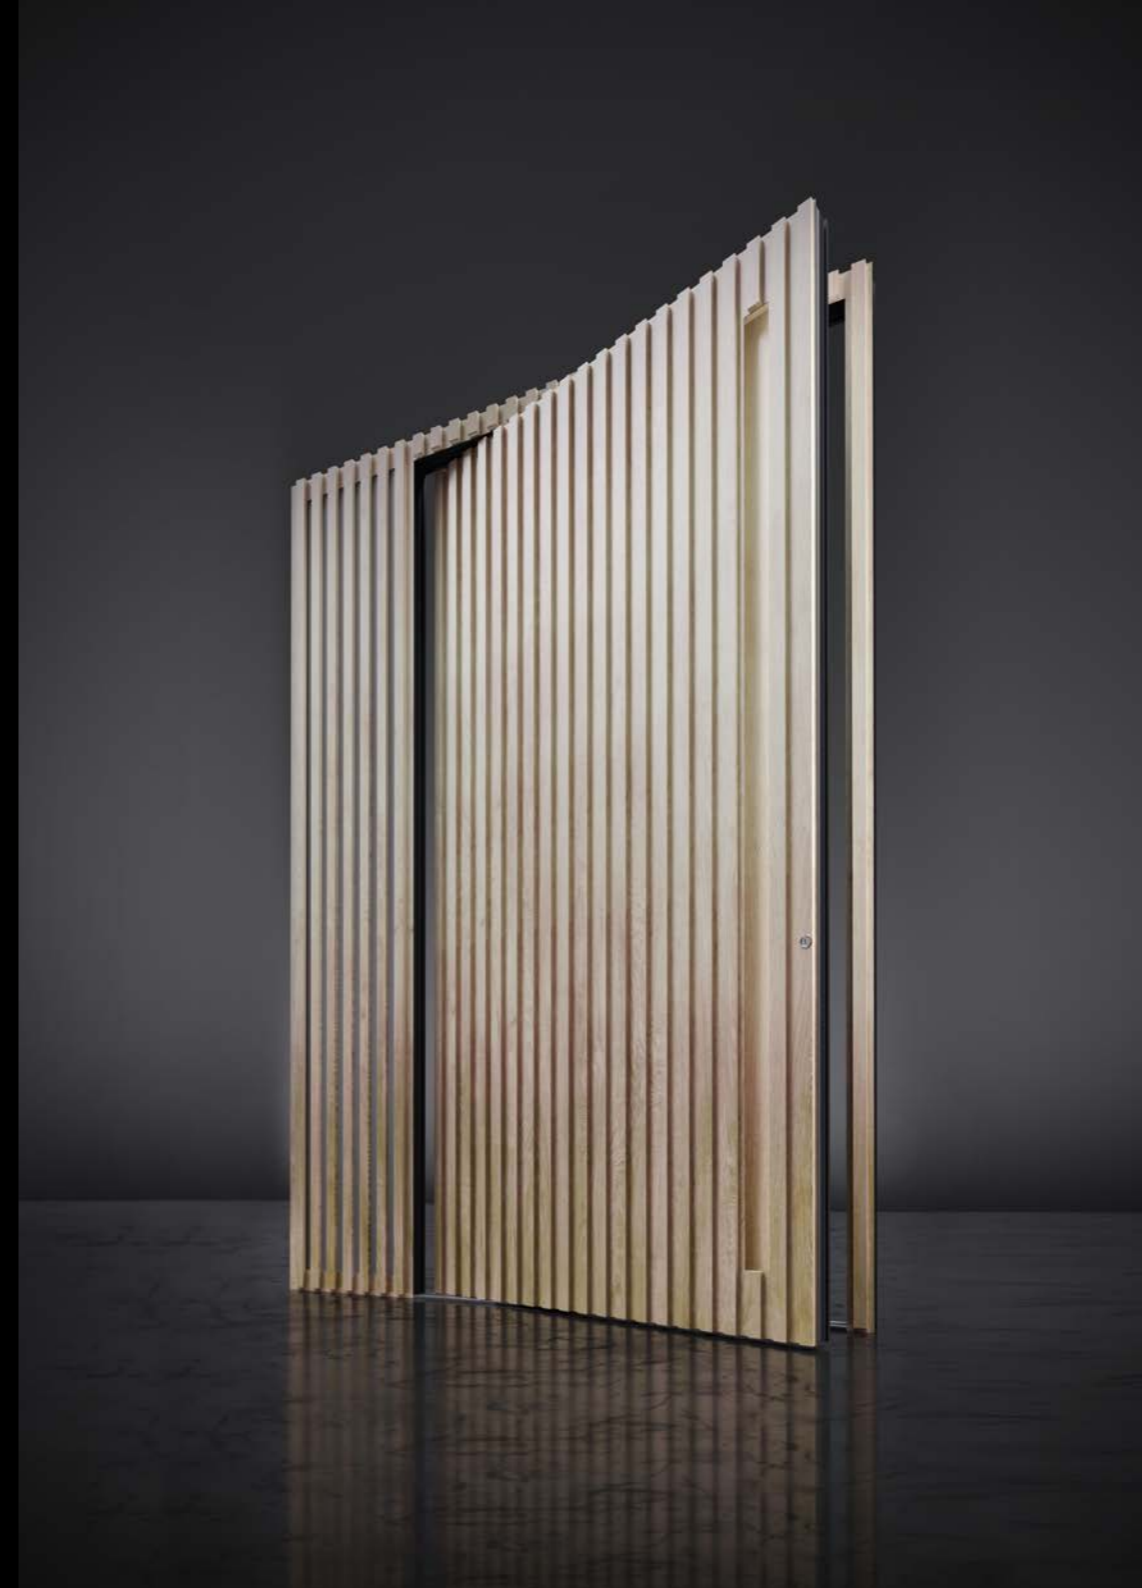

SINTERED STONE
***Antique Bronze
Smooth***

MODEL
MARRONE

LIQUID METAL
***Antique Textured
Bronze***

MODEL
EQUILIBRIUM

SINTERED STONE
Nero Greco

MODEL
TERRA LIGHT

WOOD EFFECT
Turner Oak

MODEL
ALBA