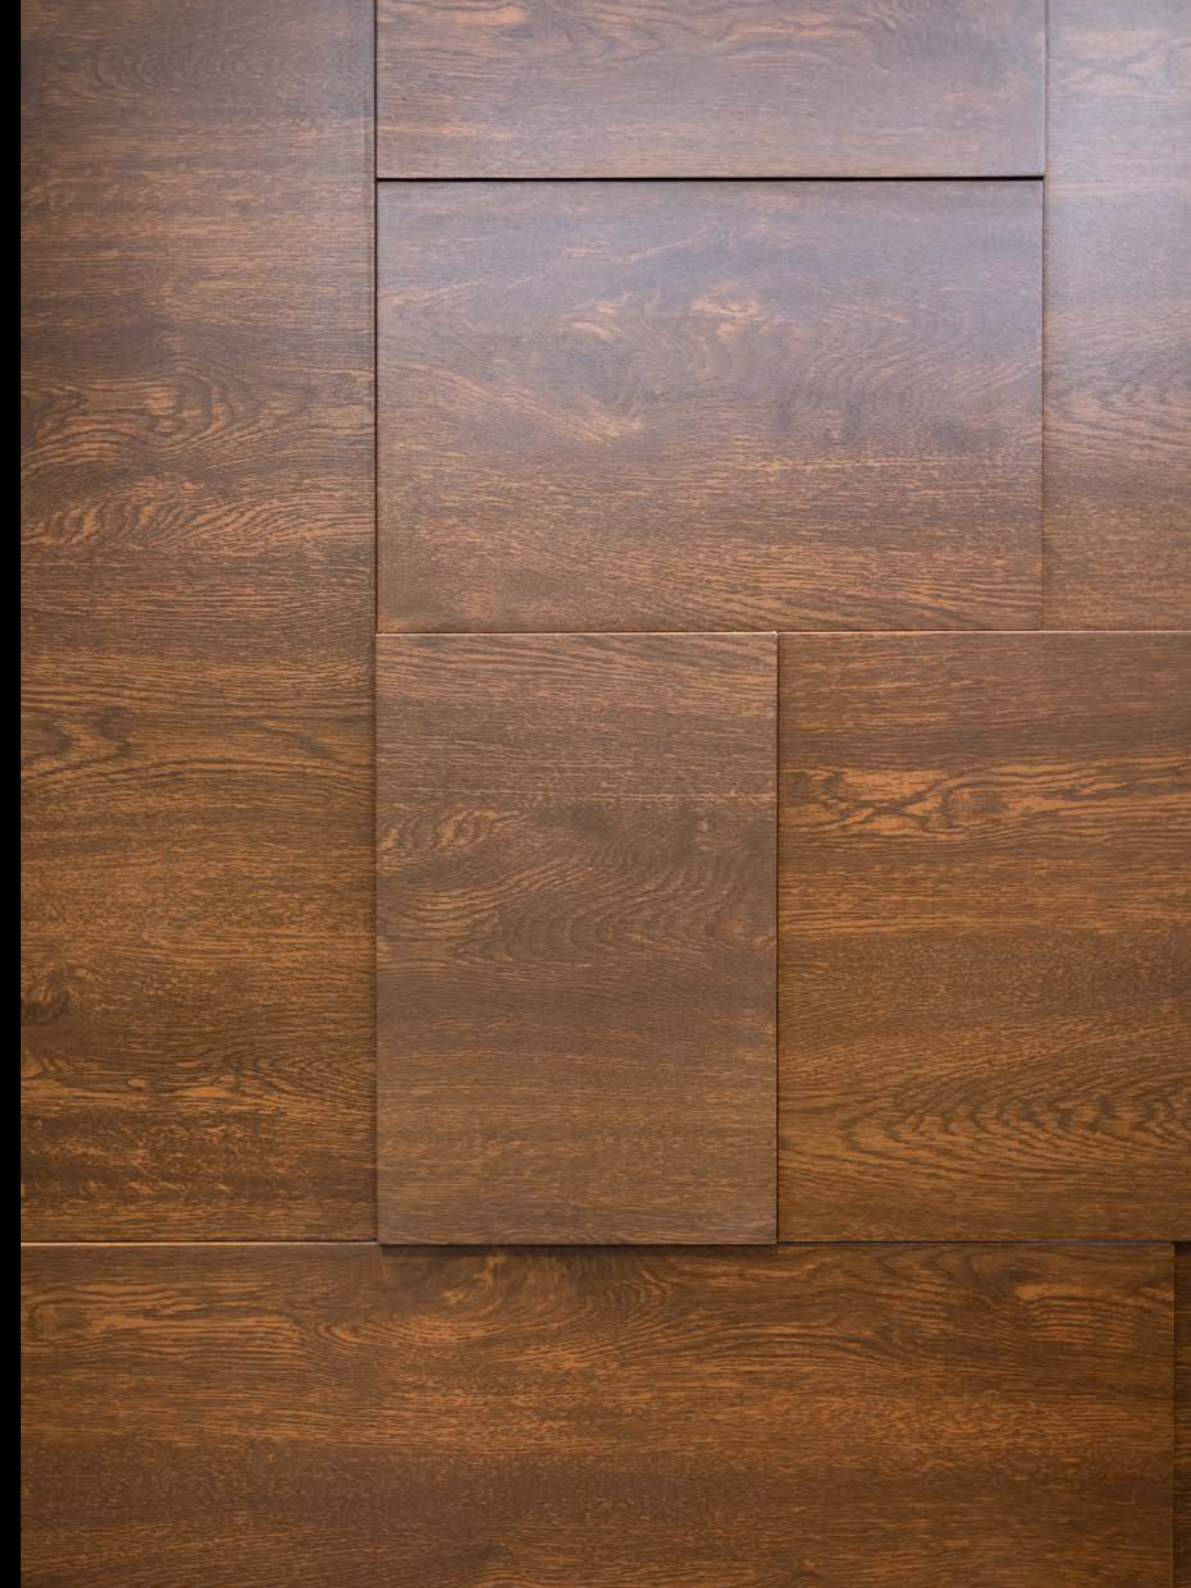

MODEL
VENEZIA

COLOUR
RAL 9005

PERFECT MATCH

MODEL
NOCCIOLA

WOOD EFFECT
HD Nussbaum

MODEL
CELESTE

SINTERED STONE
Oxide Nero

MODEL
STRUTTURA