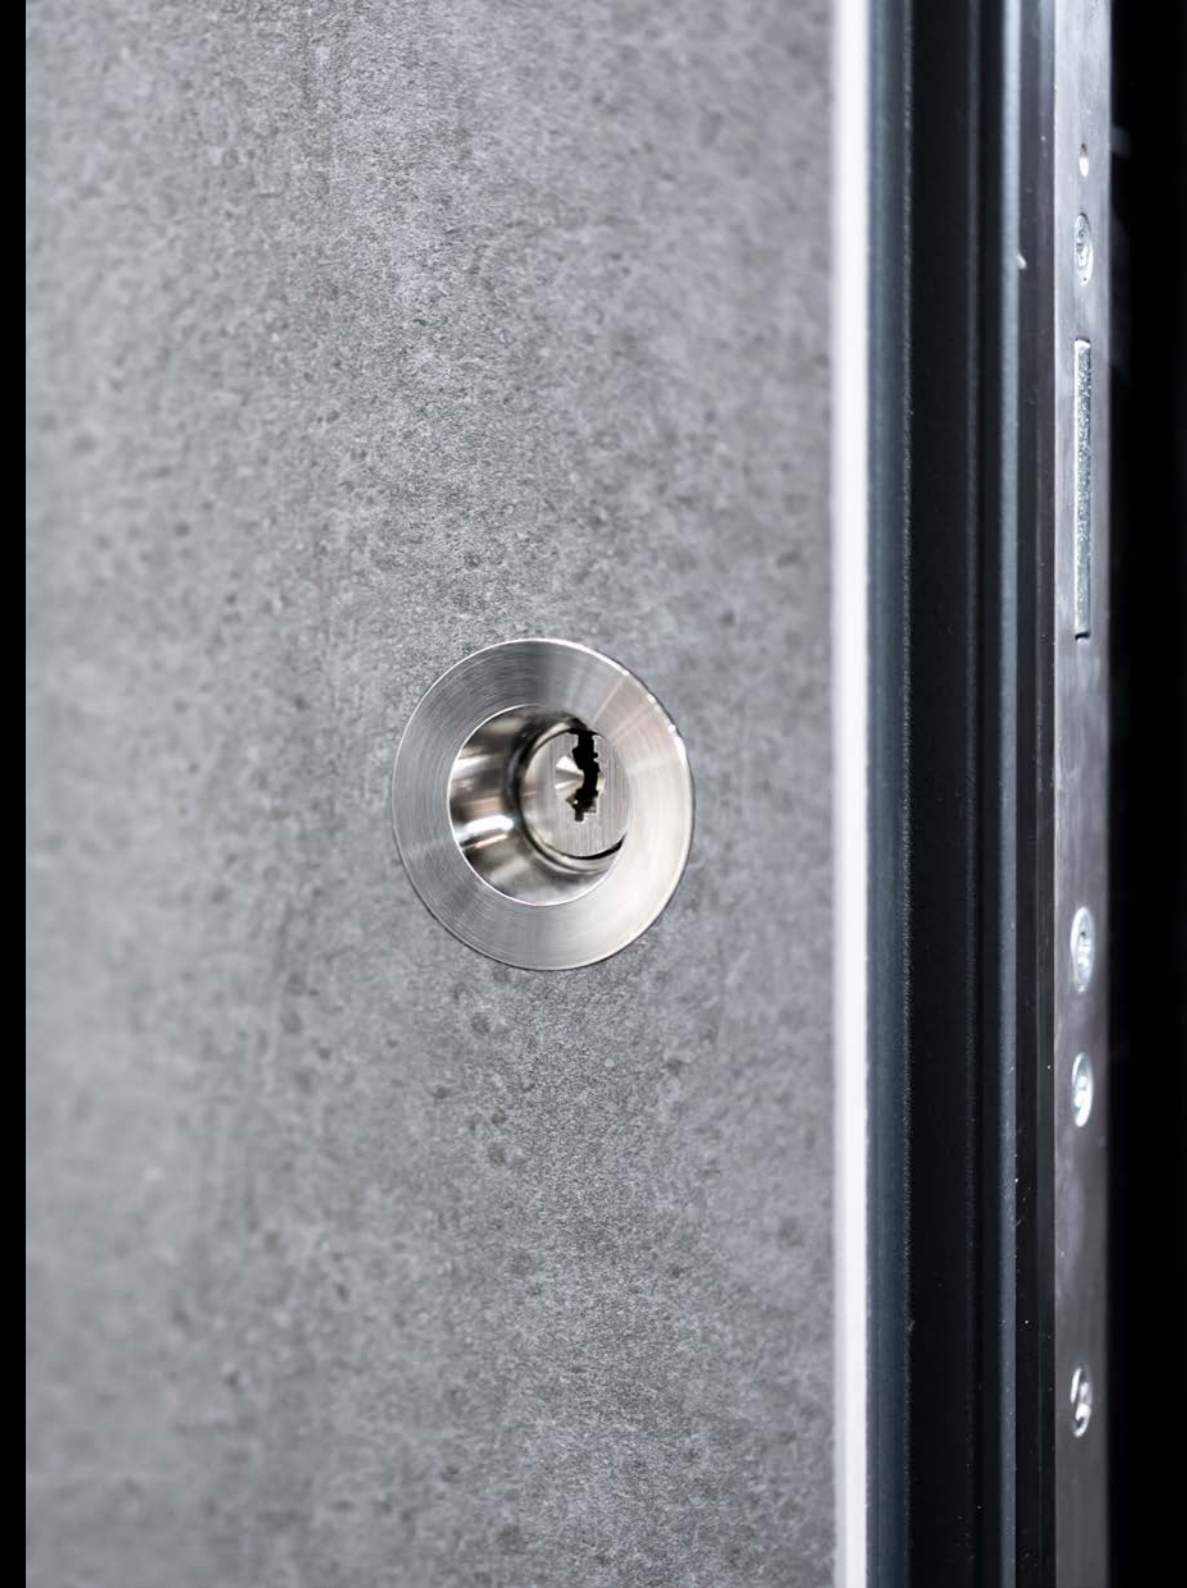

MODEL
REGOLITH

SINTERED STONE
Pietra di Savoia