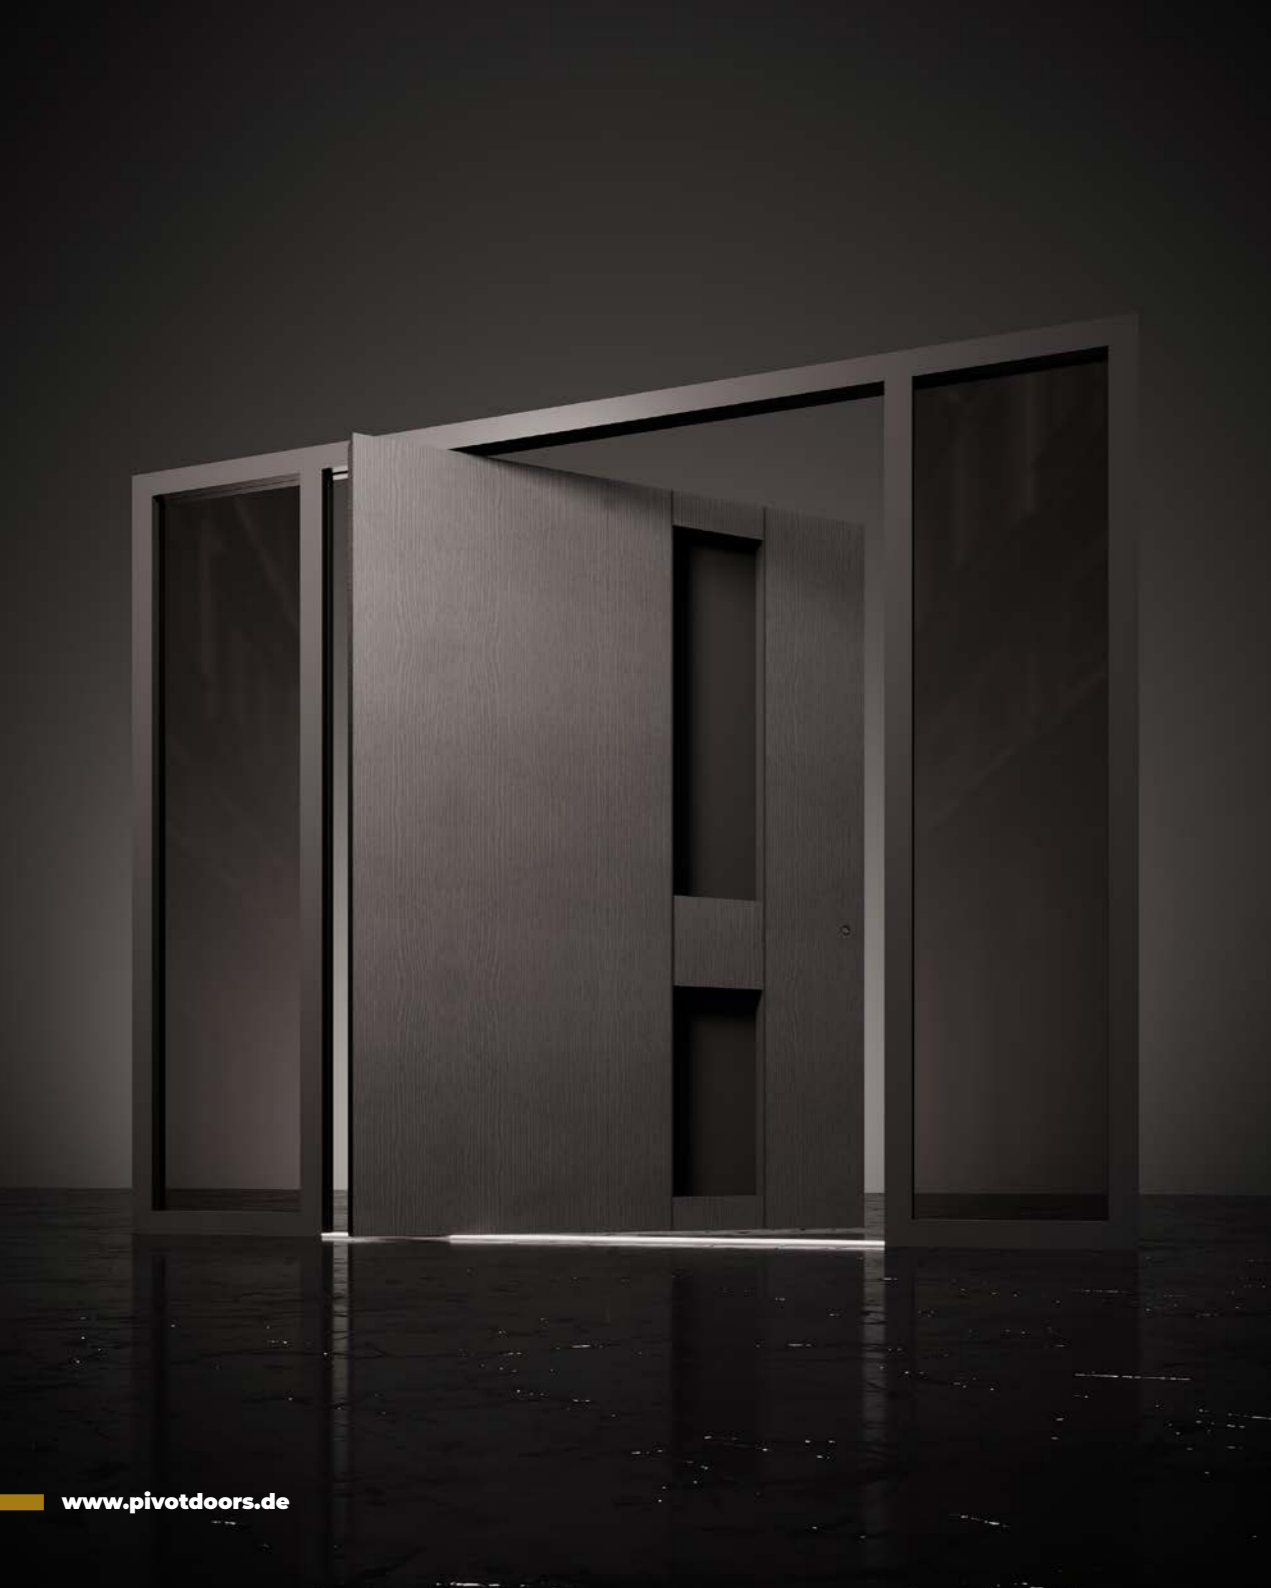

MODEL
SAUVAGE

WOOD EFFECT
Black Wood

SAUVAGE