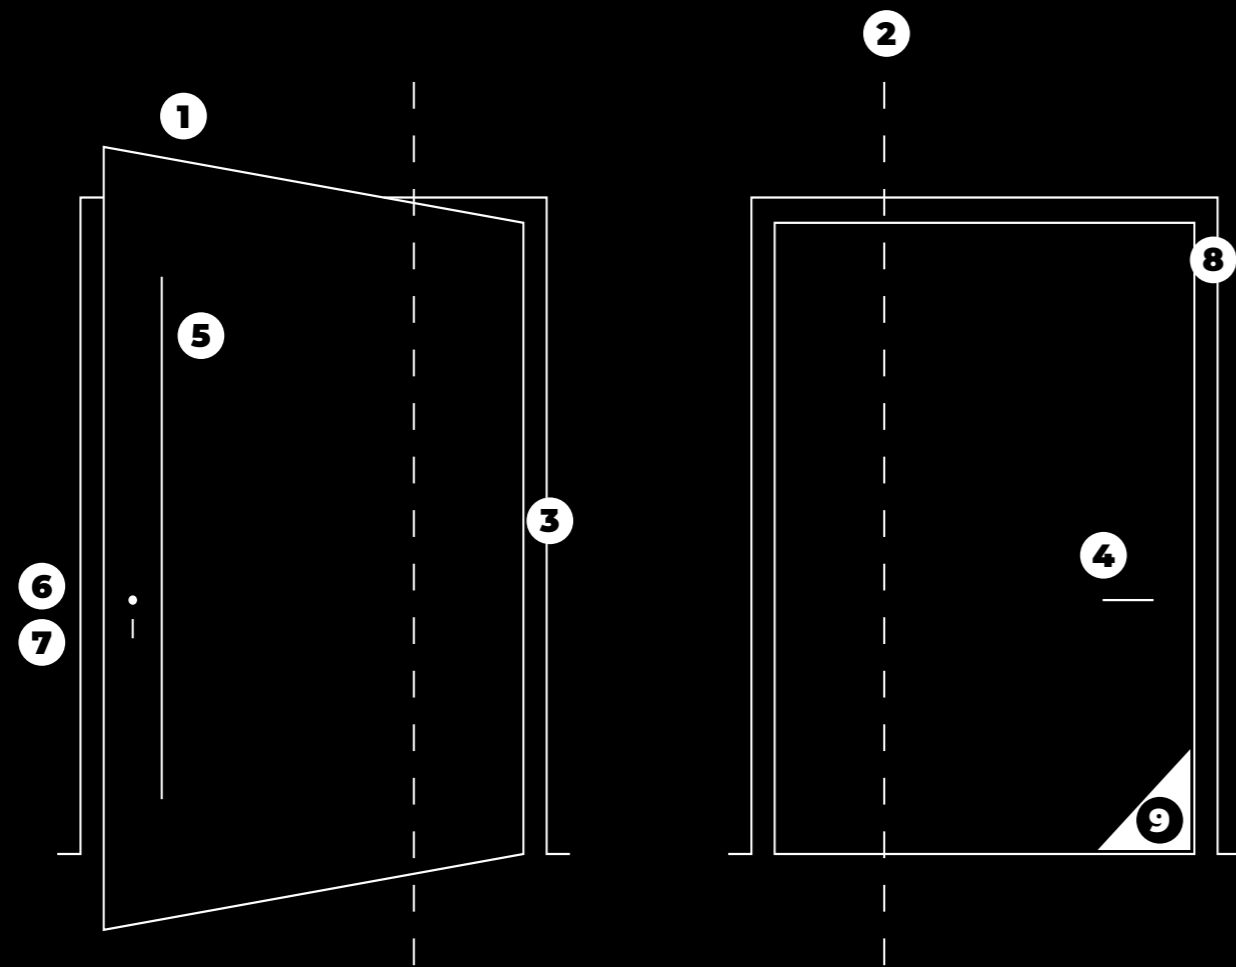

Dimensions even 2x5m

Maximum door leaf dimensions 2000 x 4000mm. Each construction may be additionally extended by fixed elements or by glazing.

Innovative Technologie

State-of-the-art technology and innovative fixing system ensure top quality of performance and use, as well as smooth door opening, disregarding the weight of the door leaf.

Weight up to 500 kg

Maximum door leaf weight enabling us to experiment with a variety of finishes, disregarding their weight.

Premium equipment for PIVOT doors:

1.	The door leaf, size 1400 x 2400 mm
2.	PIVOT SET: electromagnetic bolt (2 pcs.), locking sensor, cable long chrome, Pivot hinge
3.	Automatic, 5-point GU-SECURITY ADR lock made of stainless steel
4.	Stainless steel internal handle, on a round rosette
5.	Stainless steel handrail (1200mm)
6.	Flush lock rosette made of stainless steel
7.	Safe BKS cylinder with thumb turn
8.	Full sealing around the perimeter of the leaf
9.	Colours from the RAL Standard palette